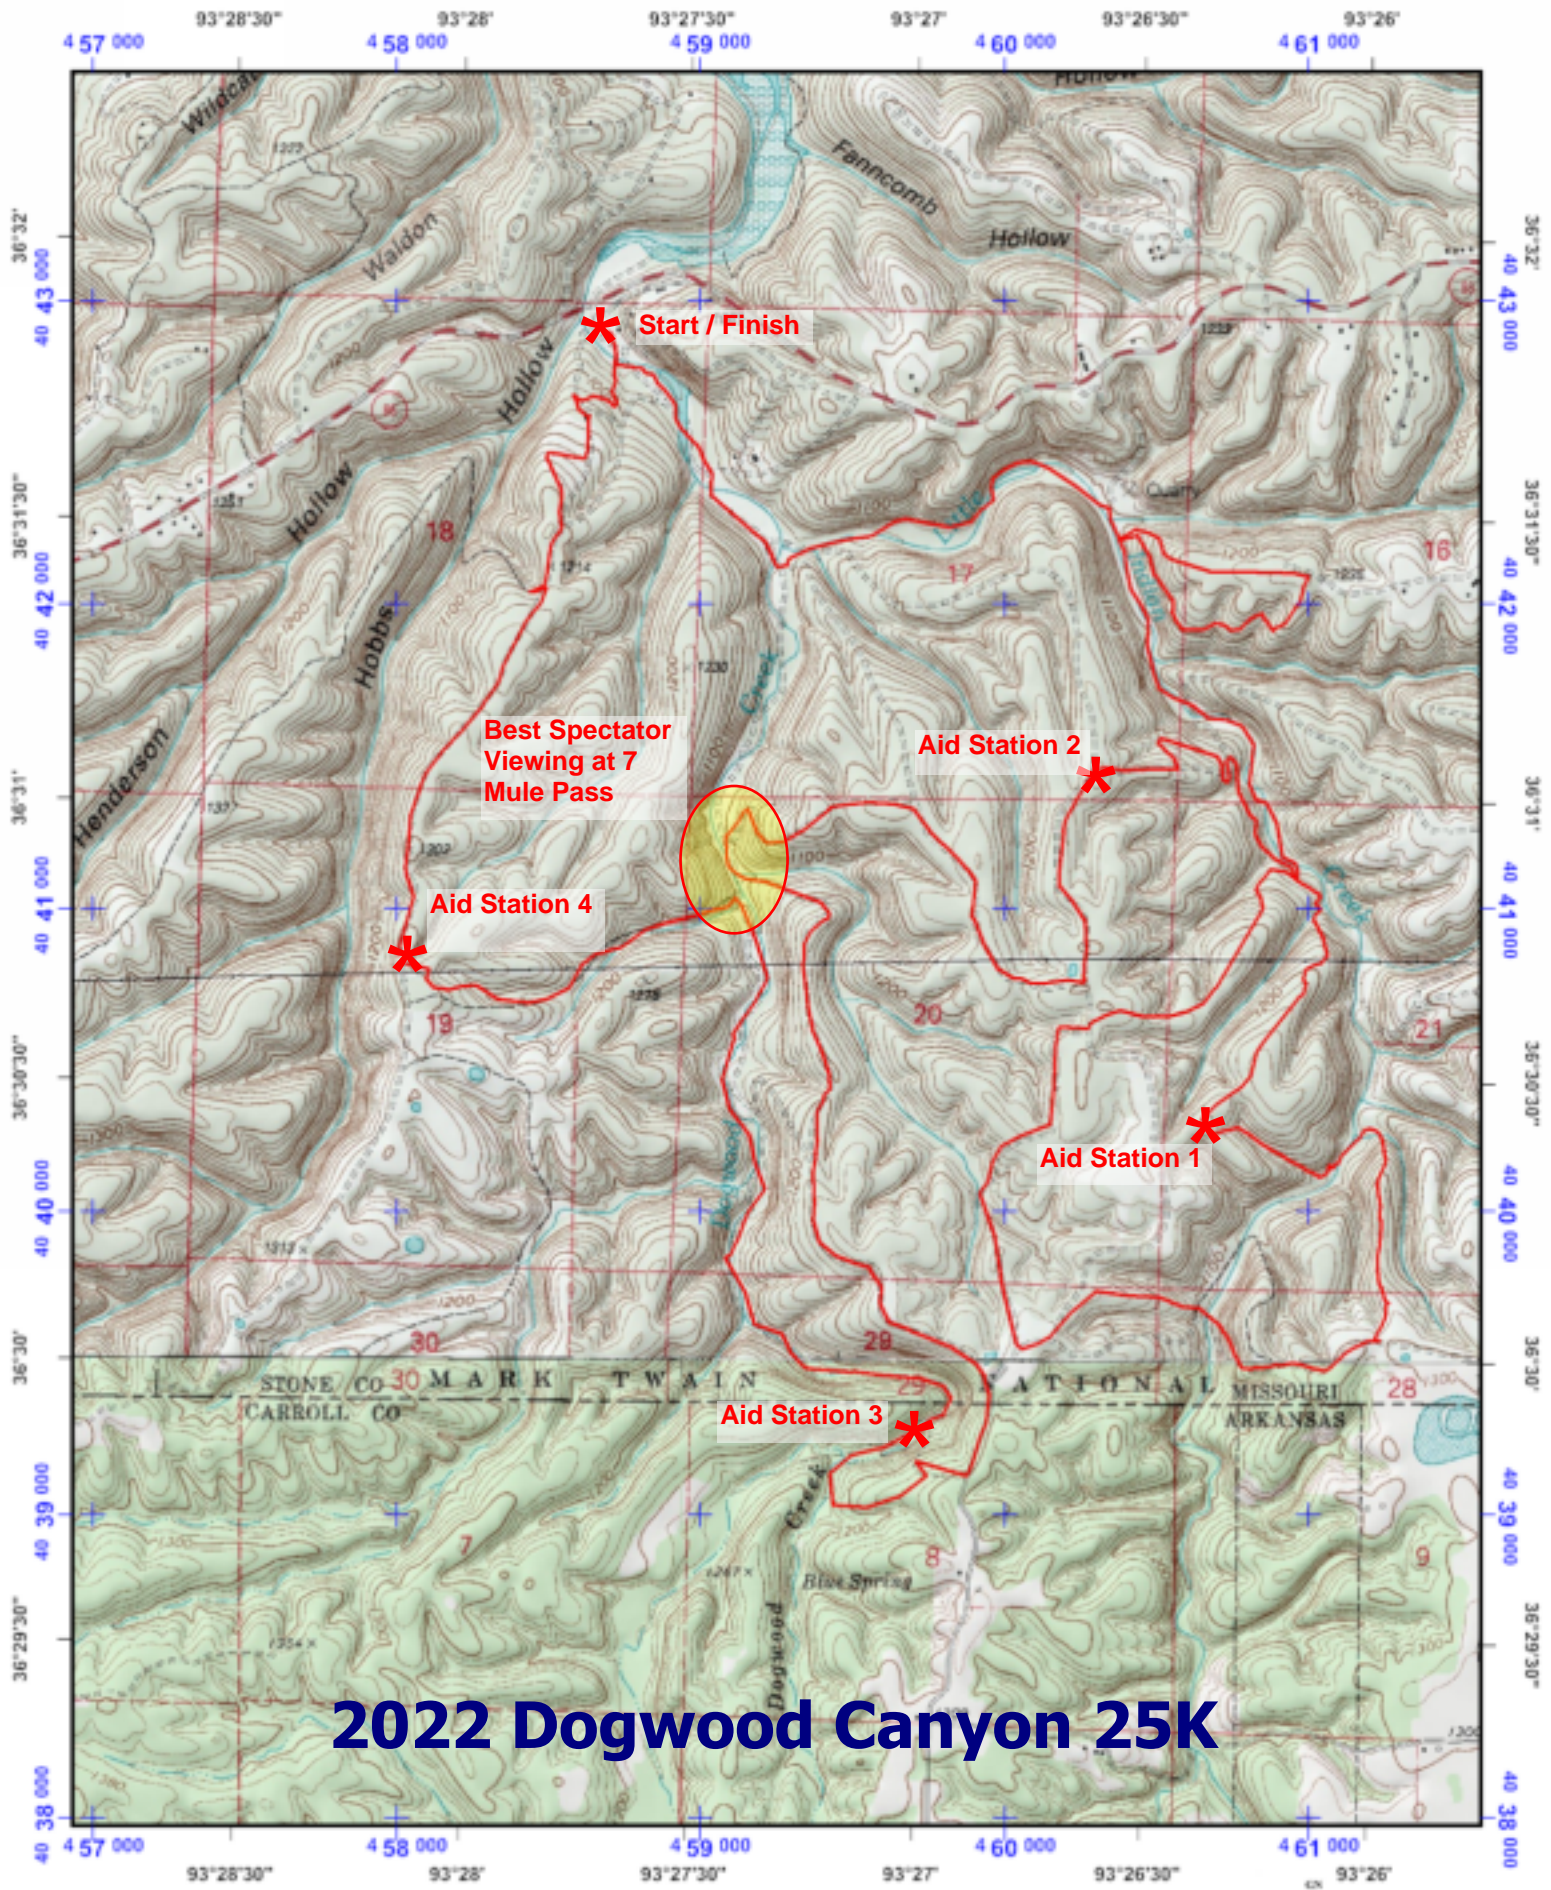

2022 Dogwood Canyon 25K

Universal Transverse Mercator (UTM) Projection Zone 15
North American Datum of 1983
1000 meter UTM / USNG / MGRS
Grid Zone Designation: 15S
100,000-m Squares:VA

Magnetic declination of 1E at center of map
on March 17, 2011