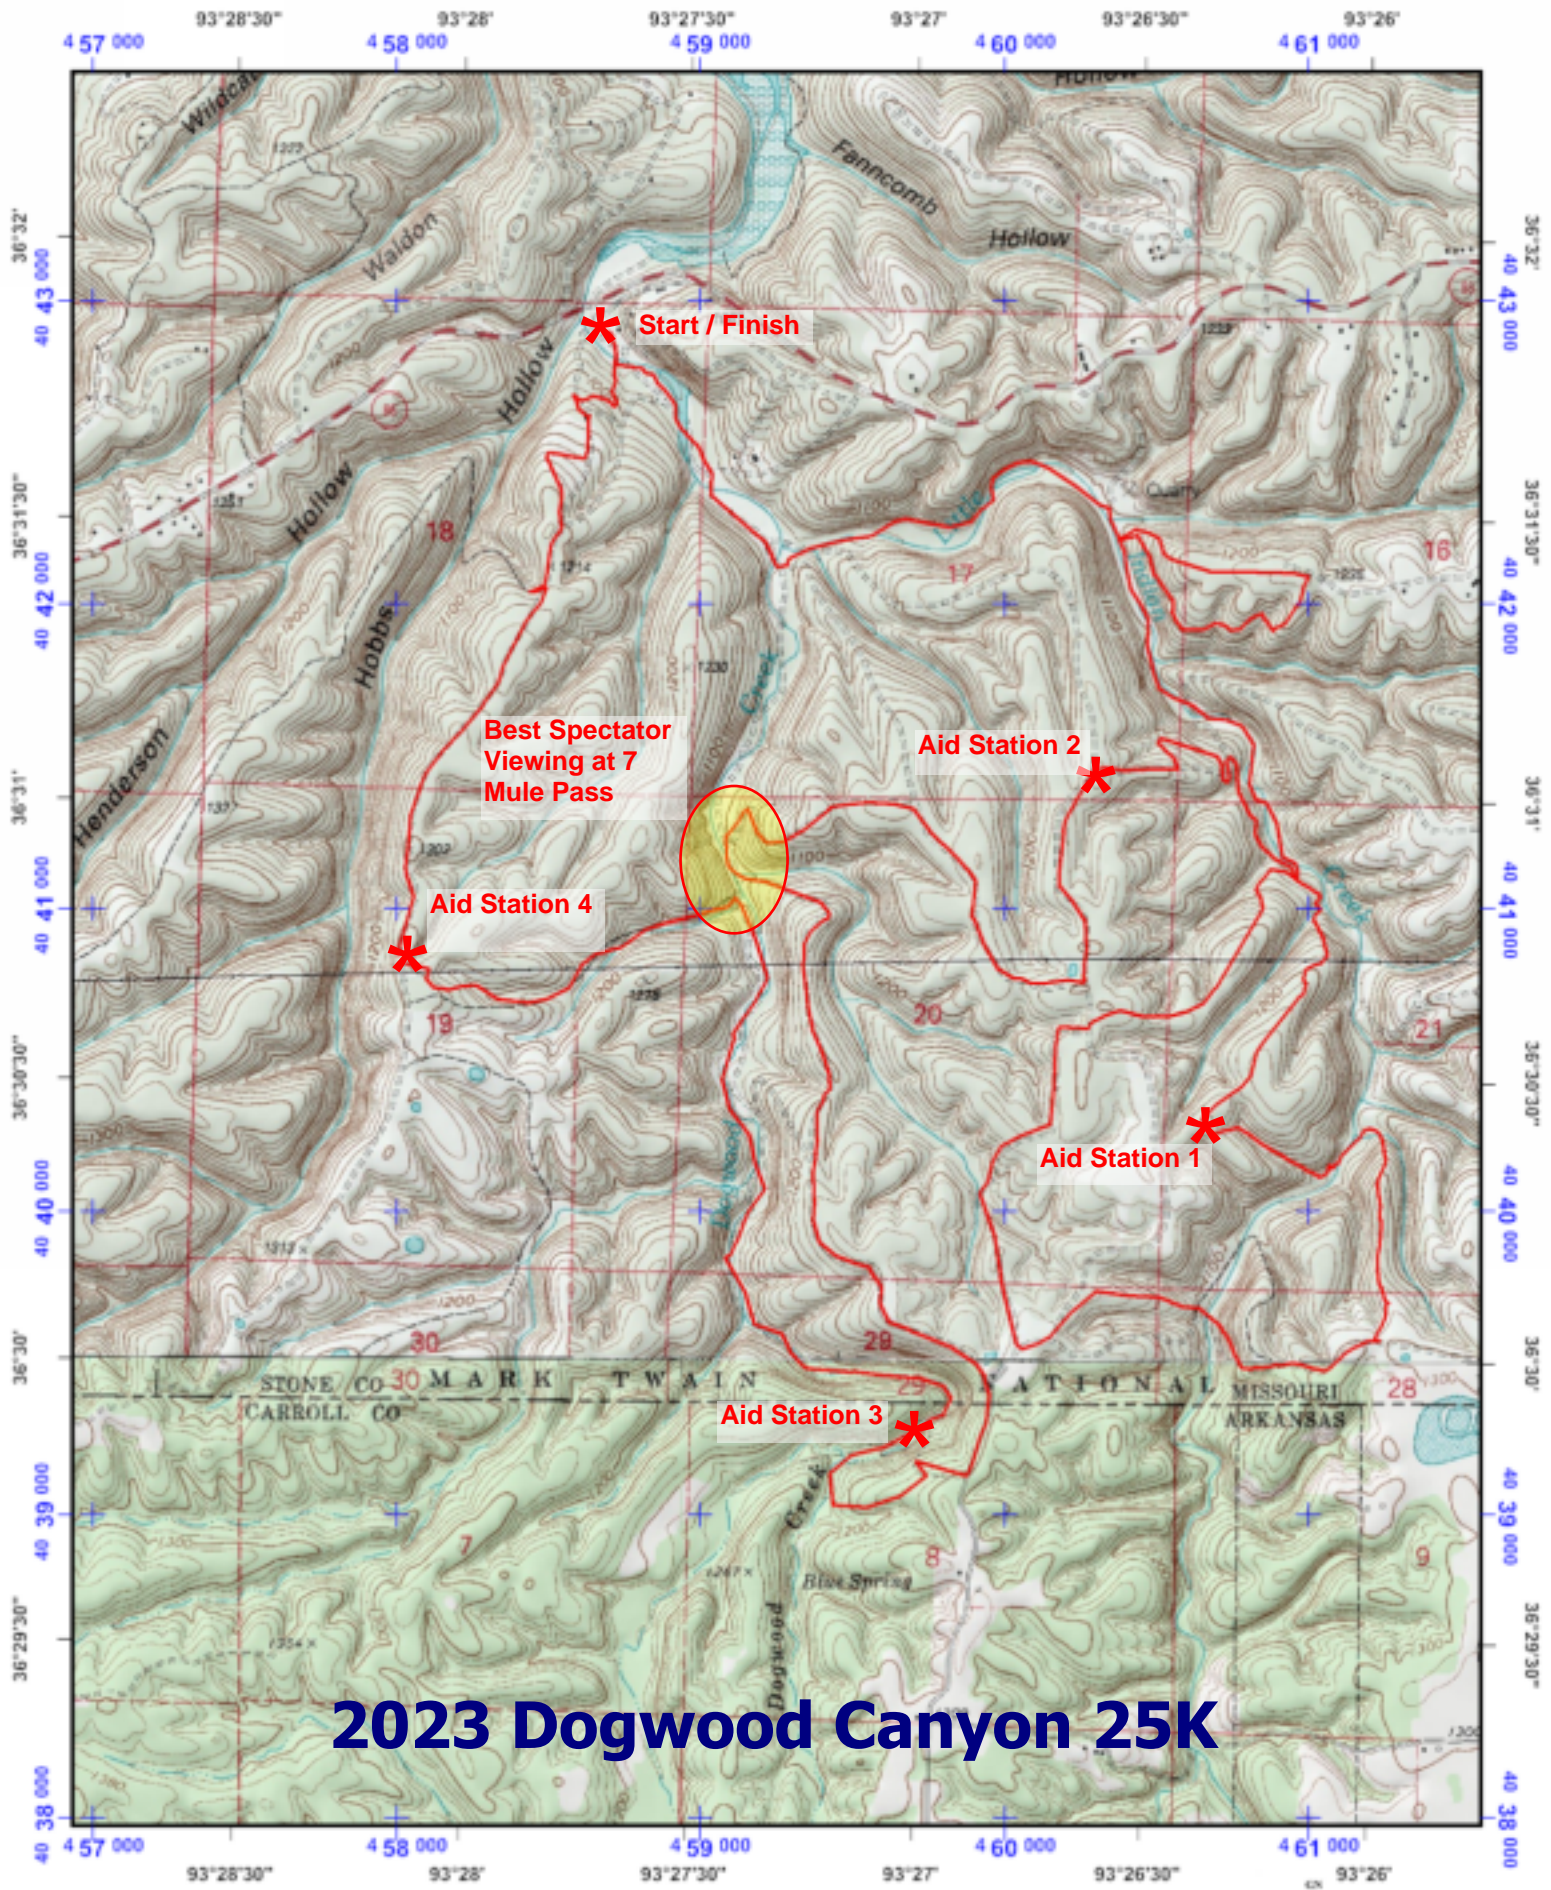

# 2023 Dogwood Canyon 25K

Universal Transverse Mercator (UTM) Projection Zone 15  
North American Datum of 1983  
1000 meter UTM / USNG / MGRS  
Grid Zone Designation: 15S  
100,000-m Squares:VA

Magnetic declination of 1E at center of map  
on March 17, 2011