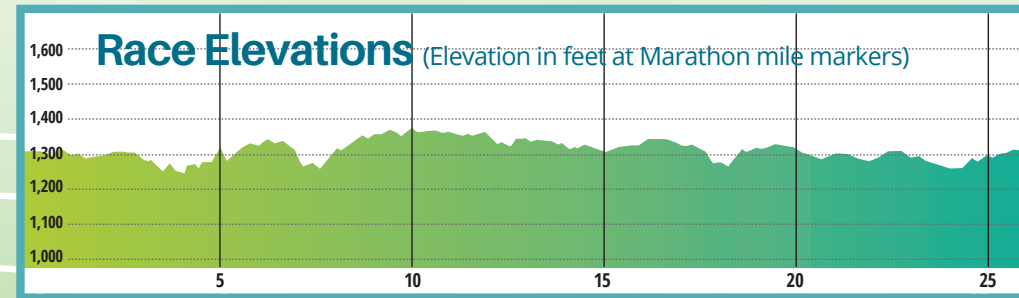

2019 BASS PRO SHOPS MARATHON ROUTES

Sunday, November 3

Marathon, Half Marathon and Marathon Relay
Start Time: 7:00 am

5K Start Time: 7:15 am

- Conservation Marathon
- Maynard Cohick Half Marathon
- News-Leader 5K
- 1 Marathon Mile Marker
- 1 Half Marathon Mile Marker
- A Aid Stations
  Aid stations will be located approximately every two miles, starting at mile 2, on the full and half courses. Powerade, water and Porta Potties will be available.
- Spectator viewing areas

Finish Line Sponsors

- **Mexican Villa**
- **Hy-Vee**
- **Dominos**
- **Hiland Dairy**
- **Andy's**
- **Missouri Beef Industry Council**
- **SW Dairy Farmers**
- **Bass Pro Shops**

For more information on races and parking, visit fitness.basspro.com