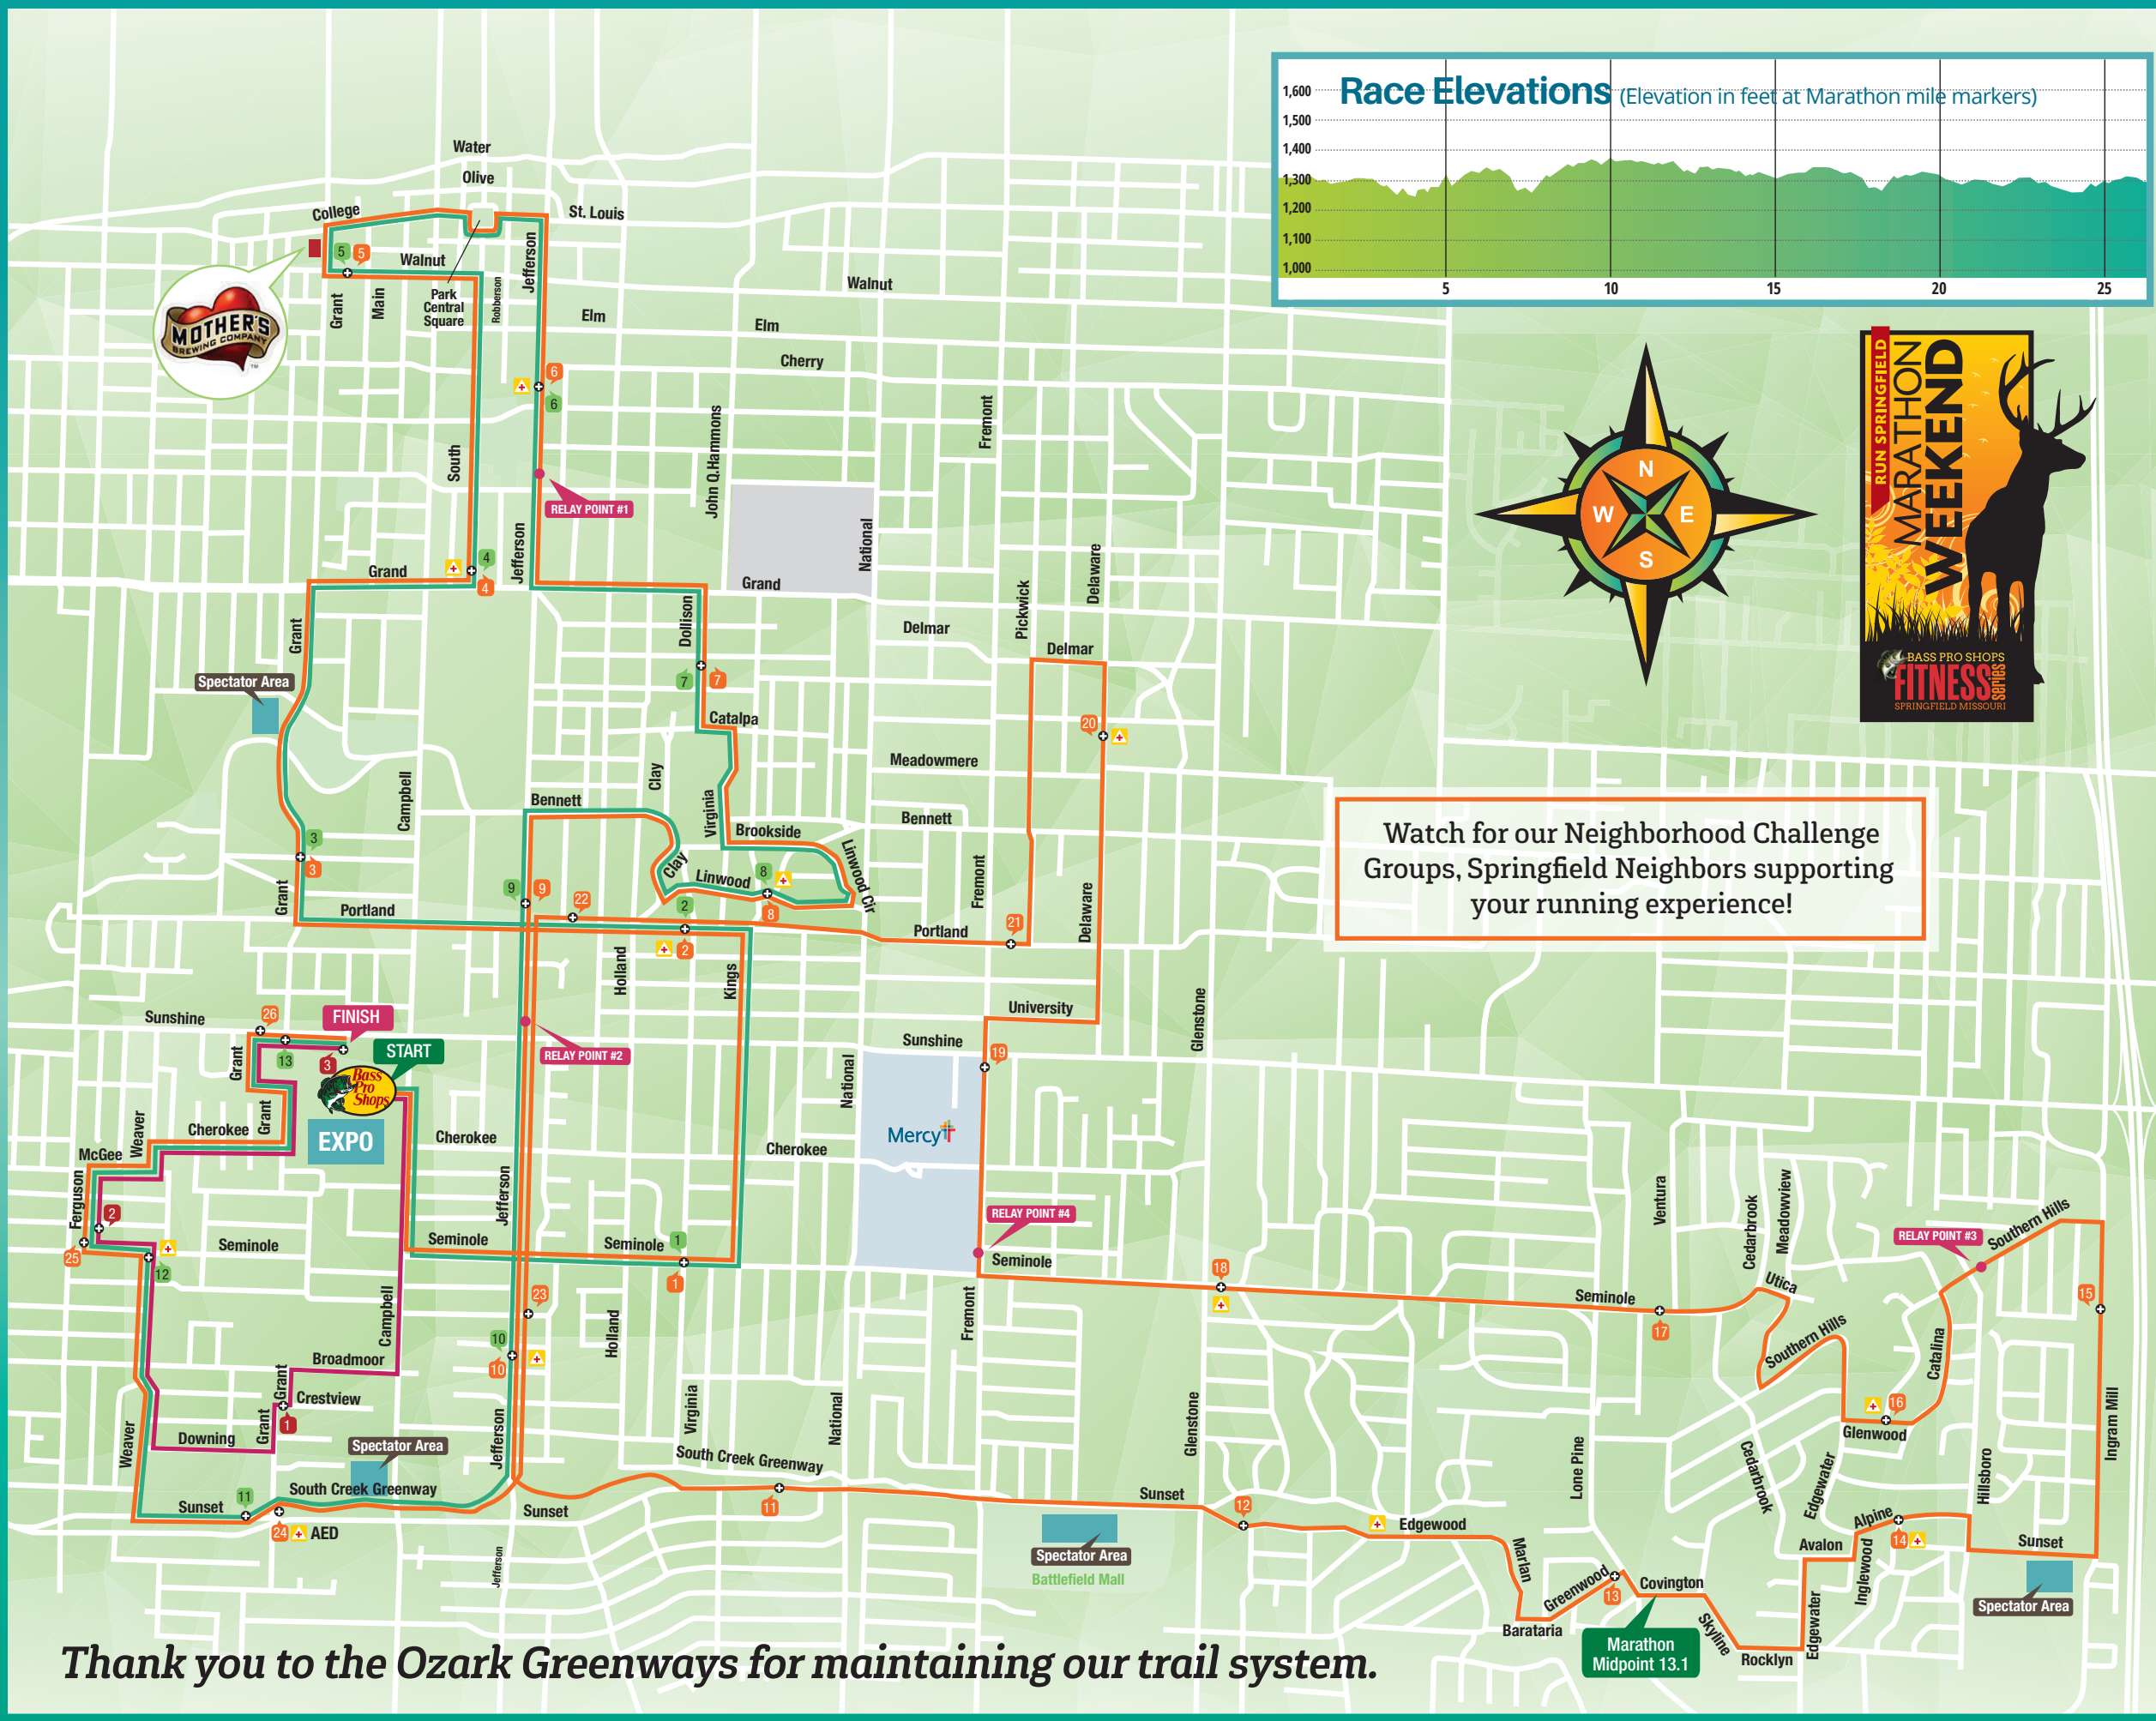

2019 BASS PRO SHOPS MARATHON ROUTES

Sunday, November 3

Marathon, Half Marathon and Marathon Relay
Start Time: 7:00 am

5K Start Time: 7:15 am

- Conservation Marathon
- Maynard Cohick Half Marathon
- News-Leader 5K
- 1 Marathon Mile Marker
- 1 Half Marathon Mile Marker
- A Aid Stations
Aid stations will be located approximately every two miles, starting at mile 2, on the full and half courses. Powerade, water and Porta Potties will be available.
- Spectator viewing areas

Finish Line Sponsors

- Mexican Villa**
- Hy-Vee**
- Dominos**
- Hiland Dairy**
- Andy's**
- Missouri Beef Industry Council**
- SW Dairy Farmers**
- Bass Pro Shops**

For more information on races and parking, visit fitness.basspro.com

Watch for our Neighborhood Challenge Groups, Springfield Neighbors supporting your running experience!

Thank you to the Ozark Greenways for maintaining our trail system.