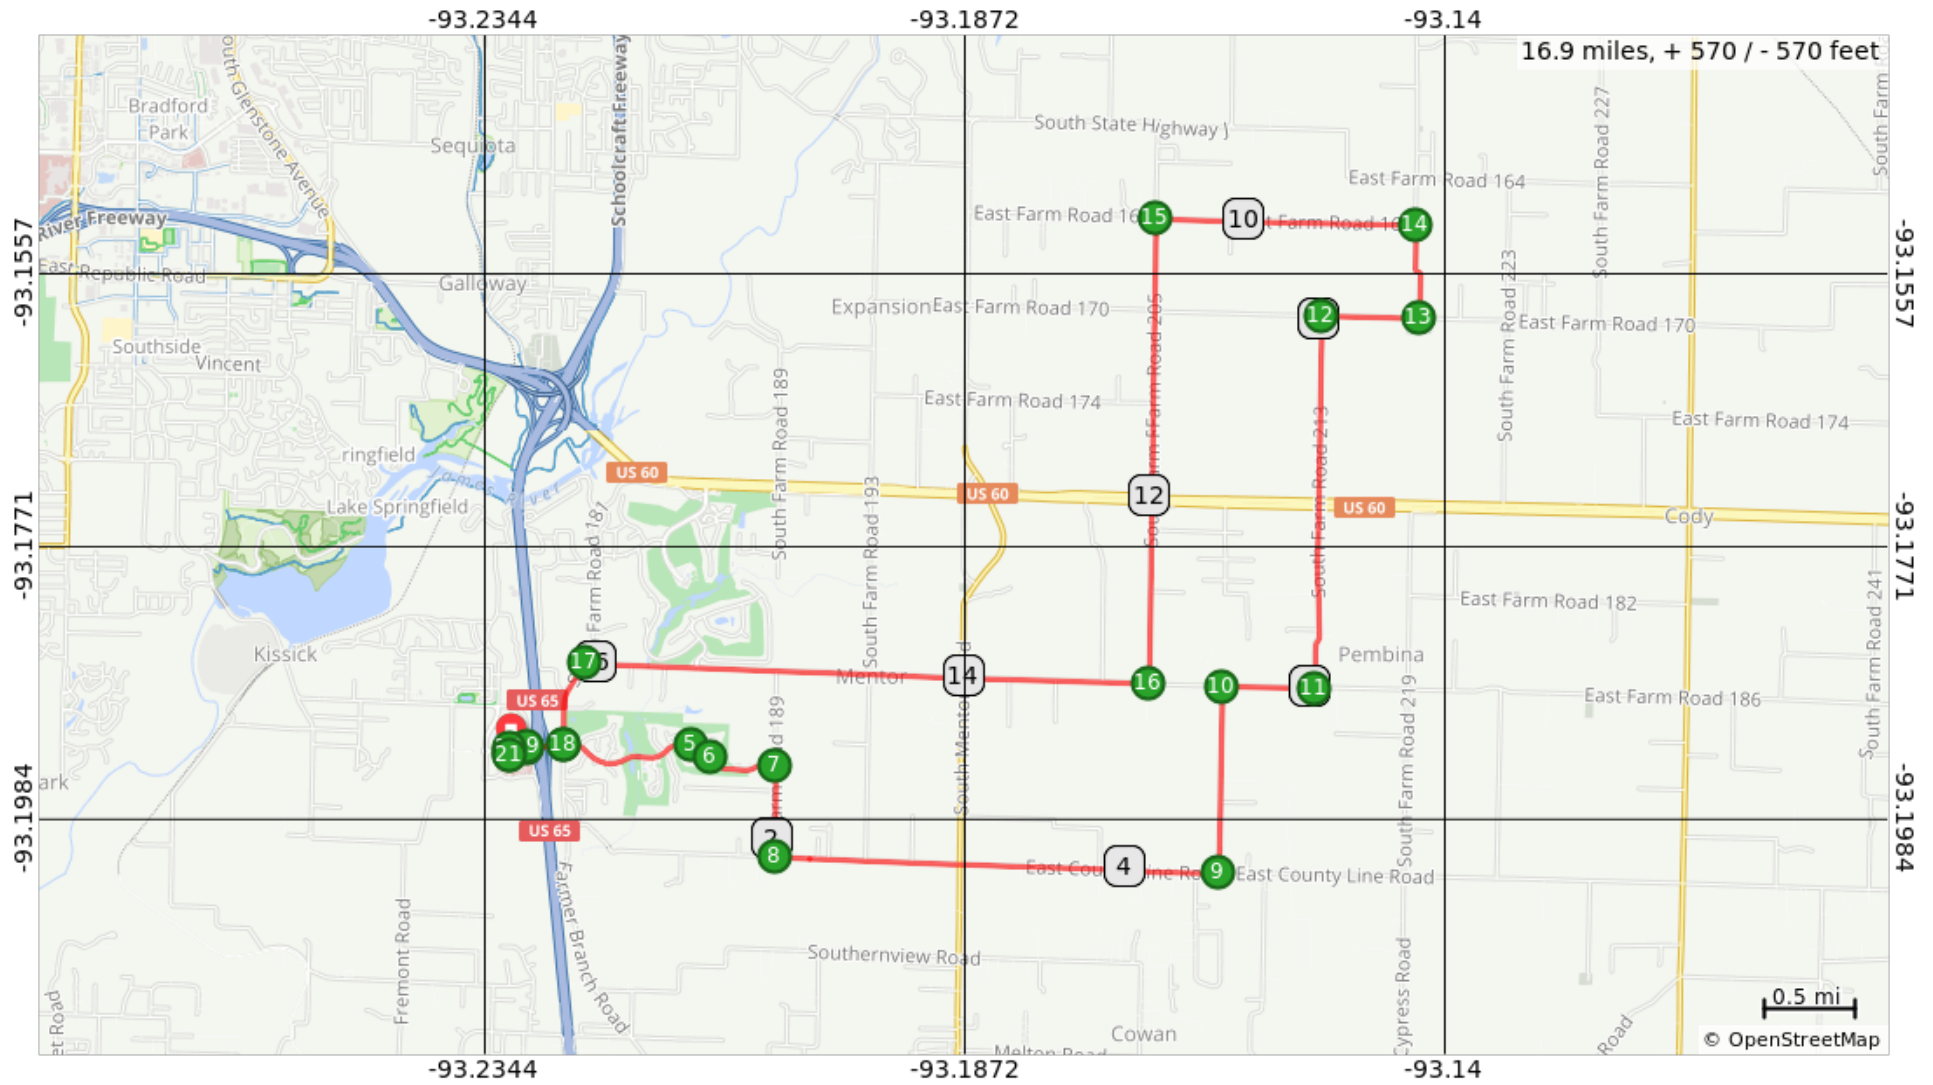

TdB 17 mi

TdB 17 mi

Num	Dist	Prev	Type
1.	0.0	0.0	📍
2.	0.0	0.0	➡
3.	0.1	0.1	⬆
4.	0.3	0.2	⬆

0.3 miles. +10/-0 feet

Num	Dist	Prev	Type
5.	1.1	0.8	⬆
6.	1.2	0.1	⬆
7.	1.6	0.4	➡
8.	2.1	0.5	⬅

1.8 miles. +37/-49 feet

Num	Dist	Prev	Type
9.	4.5	2.4	←
10.	5.5	1.0	→

3.4 miles. +32/-18 feet

Num	Dist	Prev	Type
11.	6.0	0.5	←
12.	8.0	2.0	→

2.5 miles. +59/-117 feet

Num	Dist	Prev	Type
13.	8.6	0.5	←
14.	9.1	0.5	←

1.0 miles. +33/-2 feet

Num	Dist	Prev	Type
15.	10.5	1.4	←
16.	13.0	2.5	→

3.9 miles. +90/-78 feet

Num	Dist	Prev	Type
17.	16.1	3.1	←
18.	16.5	0.5	→
19.	16.7	0.2	↑
20.	16.8	0.1	←
21.	16.9	0.0	📍

3.9 miles. +6/-43 feet