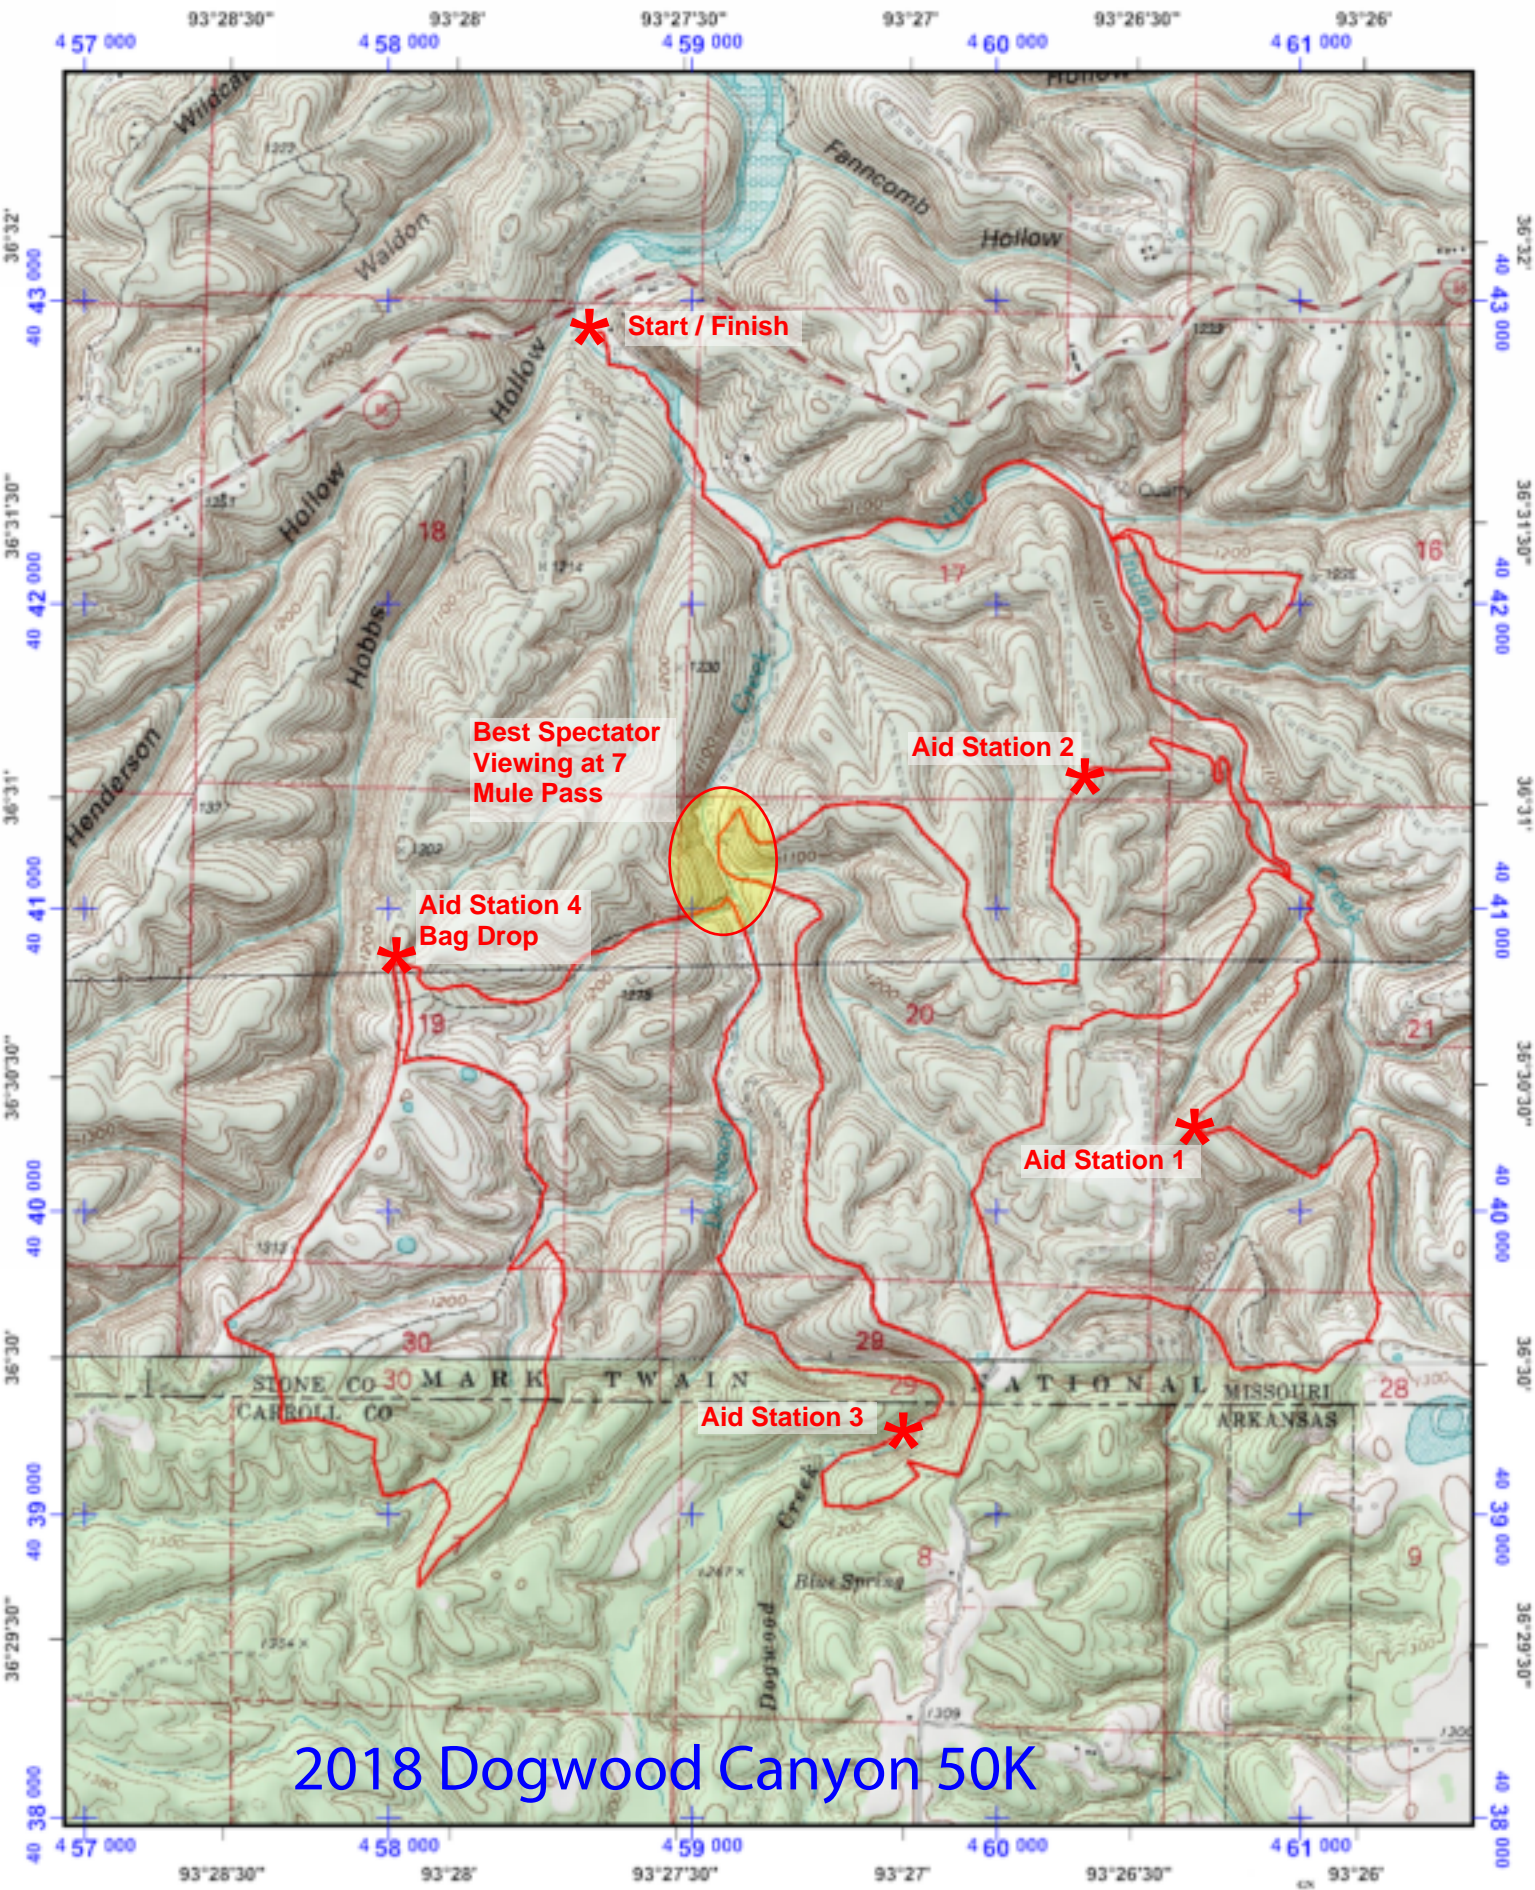

# 2018 Dogwood Canyon 50K

Universal Transverse Mercator (UTM) Projection Zone 15  
North American Datum of 1983  
1000 meter UTM / USNG / MGRS  
Grid Zone Designation: 15S  
100,000-m Squares:VA

Magnetic declination of 1E at center of map  
on March 17, 2011