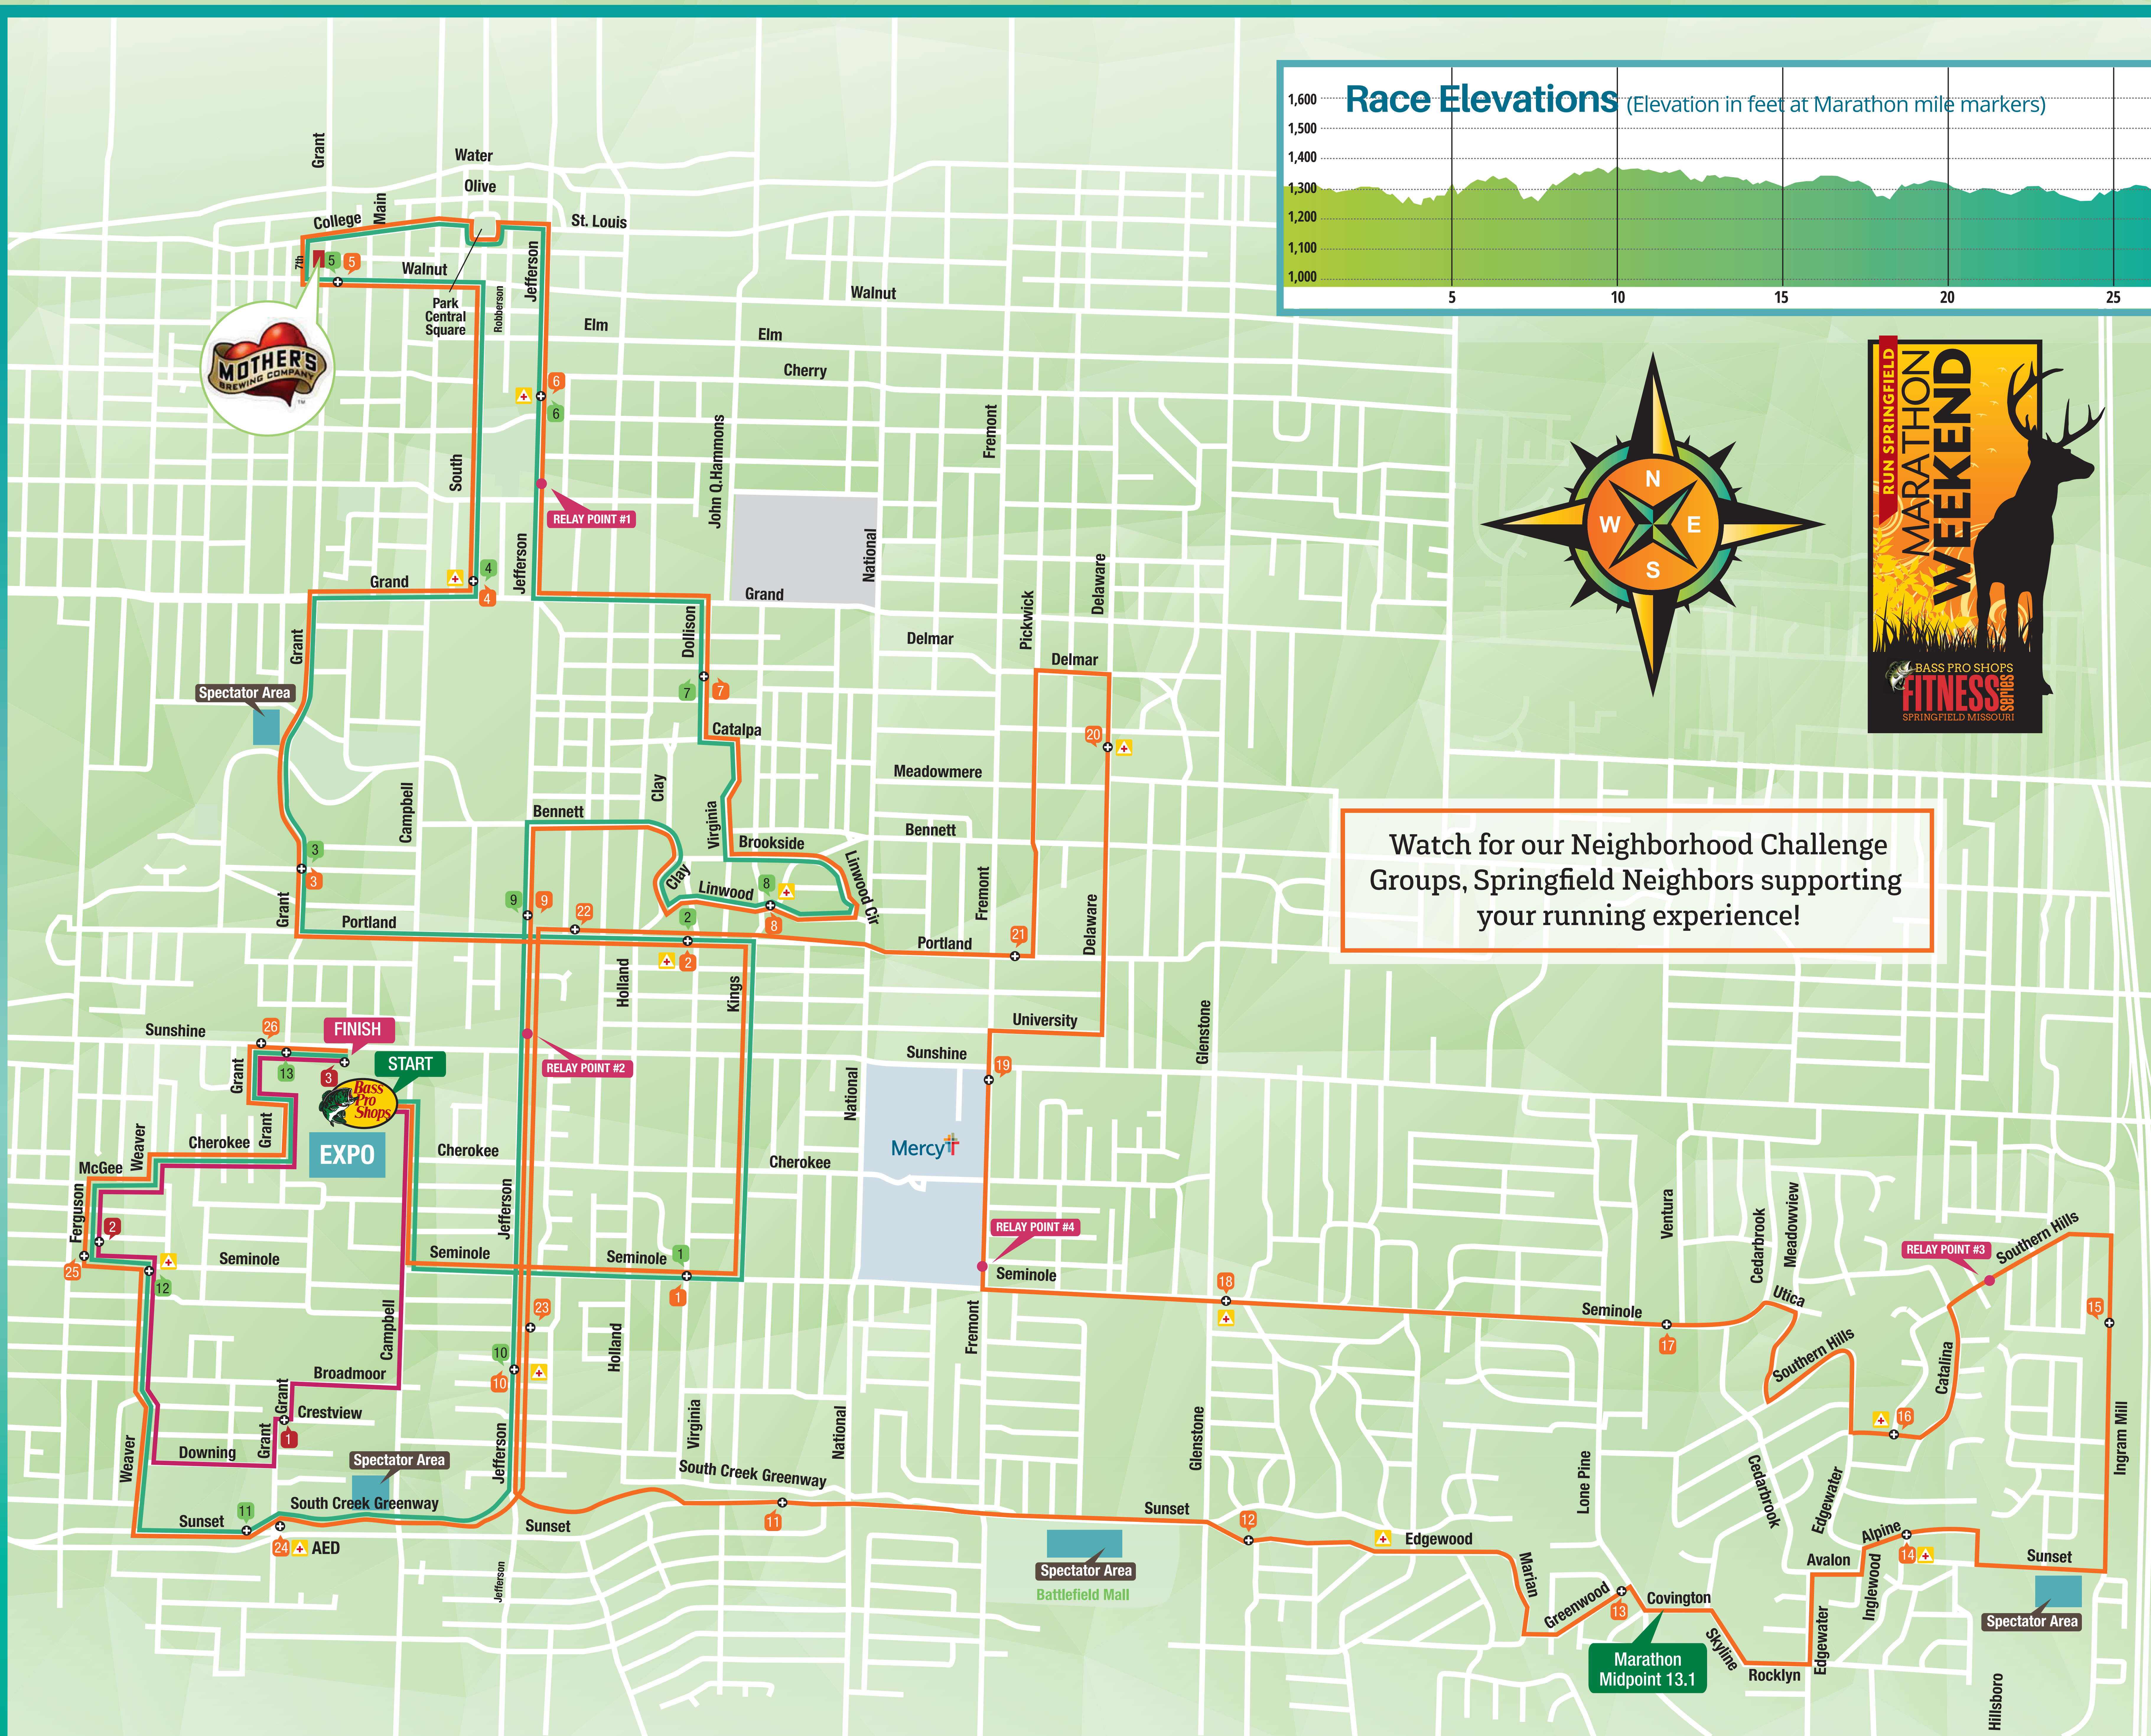

2020 BASS PRO SHOPS MARATHON ROUTE

Sunday, November 1

Marathon, Half Marathon and Marathon Relay
 Start Time: 7:00 am
 5K Start Time: 7:15 am

- Conservation Marathon
- Maynard Cohick Half Marathon
- News-Leader 5K
- 1 Marathon Mile Marker
- 1 Half Marathon Mile Marker
- + Aid Stations
Aid stations will be located approximately every two miles, starting at mile 2, on the full and half courses. Powerade, water and Porta Potties will be available.
- Spectator viewing areas

Finish Line Sponsors

- Mexican Villa**
- Hy-Vee**
- Dominos**
- Hiland Dairy**
- Andy's**
- Missouri Beef Industry Council**
- SW Dairy Farmers**
- Bass Pro Shops**

For more information on races and parking, visit fitness.basspro.com

Watch for our Neighborhood Challenge Groups, Springfield Neighbors supporting your running experience!

Thank you to the Ozark Greenways for maintaining our trail system.