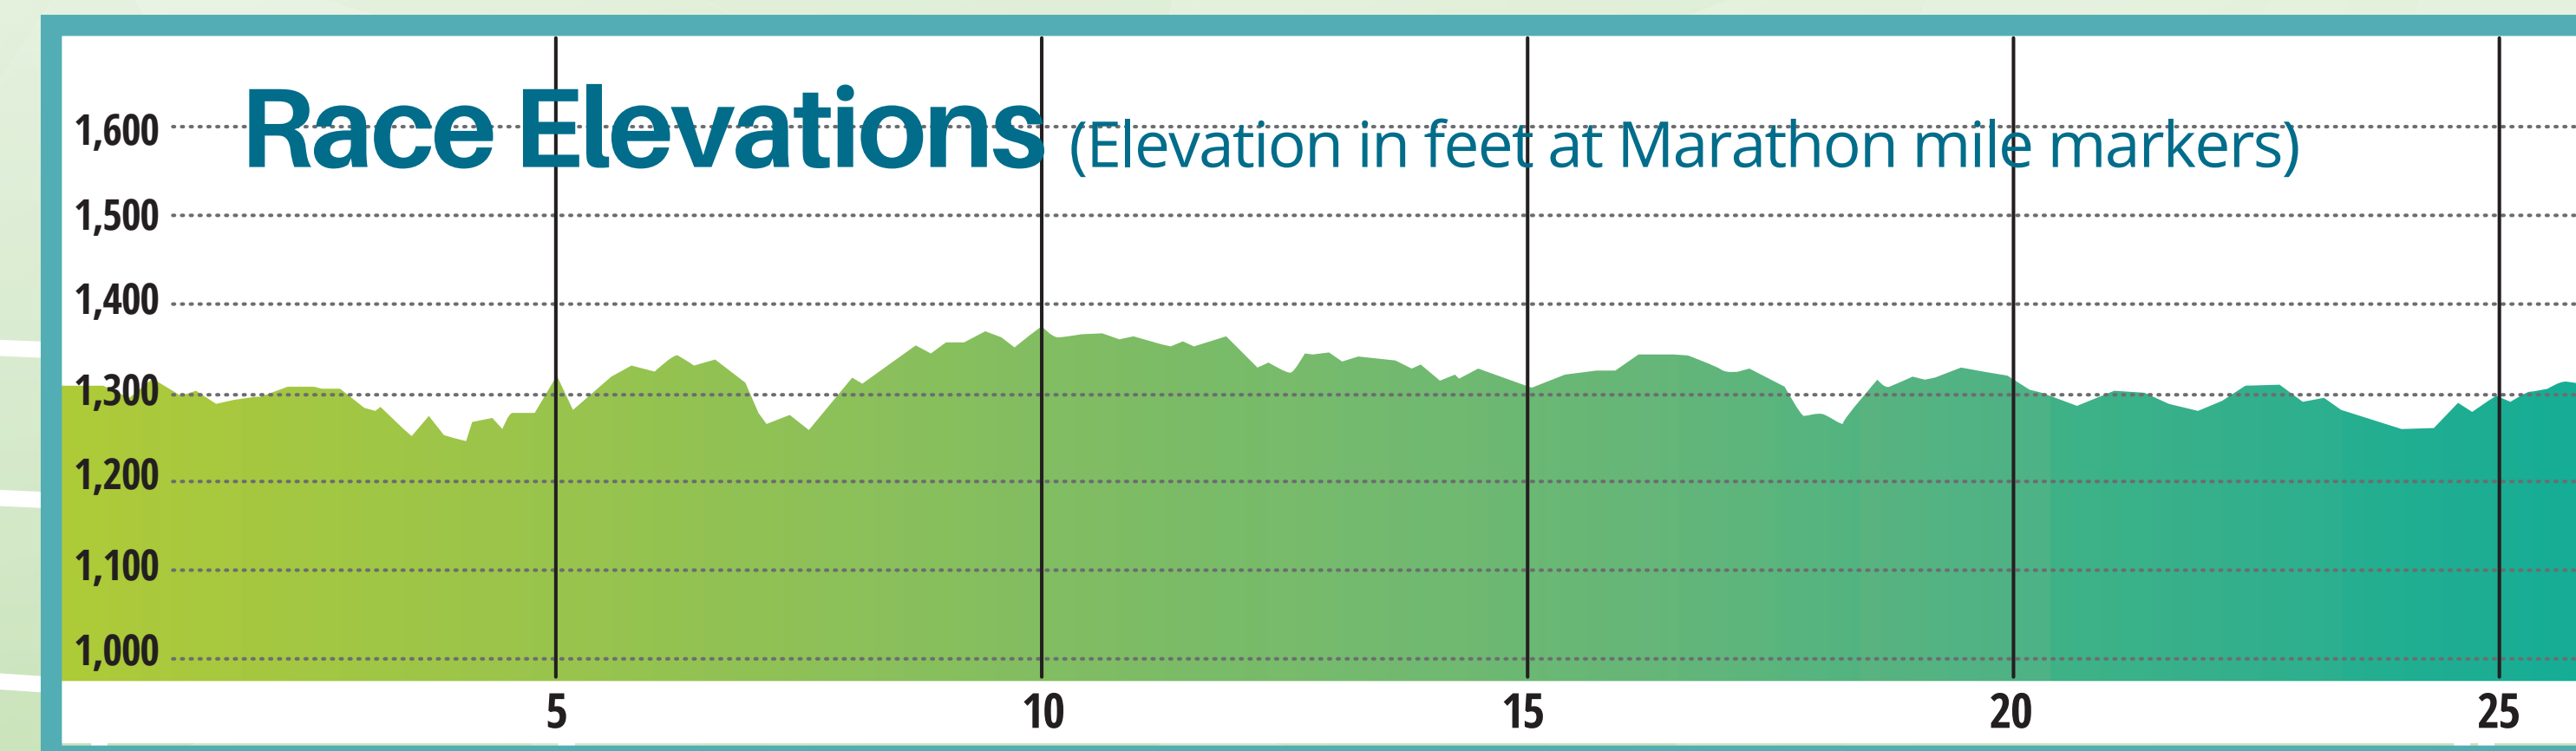

2020 BASS PRO SHOPS MARATHON ROUTE

Sunday, November 1

Marathon, Half Marathon and Marathon Relay
Start Time: 7:00 am
5K Start Time: 7:15 am

- Conservation Marathon
- Maynard Cohick Half Marathon
- News-Leader 5K
- 1 Marathon Mile Marker
- 1 Half Marathon Mile Marker
- + Aid Stations
  Aid stations will be located approximately every two miles, starting at mile 2, on the full and half courses. Powerade, water and Porta Potties will be available.
- Spectator viewing areas

Finish Line Sponsors

- **Mexican Villa**
- **Hy-Vee**
- **Dominos**
- **Hiland Dairy**
- **Andy's**
- **Missouri Beef Industry Council**
- **SW Dairy Farmers**
- **Bass Pro Shops**

For more information on races and parking, visit fitness.basspro.com